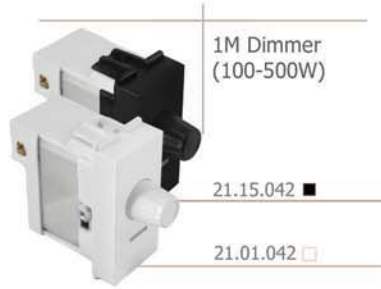

modules: switches without buttons

1M Single pole switch
without button
16AX/250V

21.00.721

1M Two way switch
without button
16AX/250V

21.00.725

1M Intermediate switch
without button
16AX/250V

21.00.726

1M Double pole switch
without button
16AX/250V

21.00.722

1M Single pole
push button
without button
16A/250V

21.00.730

1M Single pole switch
without button
with zero contact
16AX/250V

21.00.746

modules: socket-outlets

modules: dimmers

modules: communication sockets