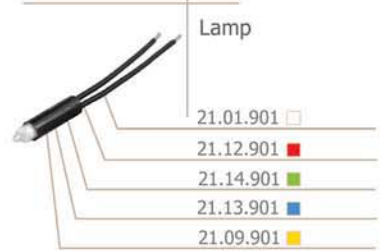

21.00.722

1M Single pole
push button
without button
16A/250V

21.00.730

1M Single pole switch
without button
with zero contact
16AX/250V

21.00.746

modules: socket-outlets

modules: dimmers

modules: communication sockets