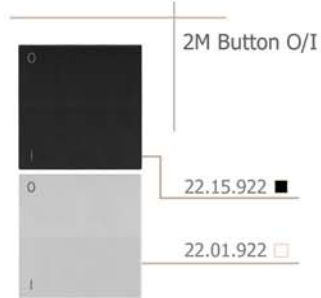

buttons

decorative cover plates

| | white | ivory / white | dark red / black | dark blue / white | dark green / white | gold / black | silver / white | black / white | maple wood / black | cherry wood / black | Italian walnut wood / black | Corian DuPont White Everest / black | Corian DuPont Black Quartz / white | metallic grey / white |
|------|-----------|---------------|------------------|-------------------|--------------------|--------------|----------------|---------------|--------------------|---------------------|-----------------------------|-------------------------------------|------------------------------------|-----------------------|
| 1M | 20.01.001 | 20.19.001 | 20.06.001 | 20.08.001 | 20.14.001 | 20.71.001 | 20.74.001 | 20.75.001 | 20.51.001 | 20.52.001 | 20.53.001 | 20.61.001 | 20.62.001 | 20.81.001 |
| 2M | 20.01.002 | 20.19.002 | 20.06.002 | 20.08.002 | 20.14.002 | 20.71.002 | 20.74.002 | 20.75.002 | 20.51.002 | 20.52.002 | 20.53.002 | 20.61.002 | 20.62.002 | 20.81.002 |
| 3M | 20.01.003 | 20.19.003 | 20.06.003 | 20.08.003 | 20.14.003 | 20.71.003 | 20.74.003 | 20.75.003 | 20.51.003 | 20.52.003 | 20.53.003 | 20.61.003 | 20.62.003 | 20.81.003 |
| 4M | 20.01.004 | 20.19.004 | 20.06.004 | 20.08.004 | 20.14.004 | 20.71.004 | 20.74.004 | 20.75.004 | 20.51.004 | 20.52.004 | 20.53.004 | 20.61.004 | 20.62.004 | 20.81.004 |
| 7M | 20.01.007 | 20.19.007 | 20.06.007 | 20.08.007 | 20.14.007 | 20.71.007 | 20.74.007 | 20.75.007 | 20.51.007 | 20.52.007 | 20.53.007 | 20.61.007 | 20.62.007 | 20.81.007 |
| 2x2M | 20.01.022 | 20.19.022 | 20.06.022 | 20.08.022 | 20.14.022 | 20.71.022 | 20.74.022 | 20.75.022 | / | / | / | / | / | / |
| 3x2M | 20.01.032 | 20.19.032 | 20.06.032 | 20.08.032 | 20.14.032 | 20.71.032 | 20.74.032 | 20.75.032 | / | / | / | / | / | / |