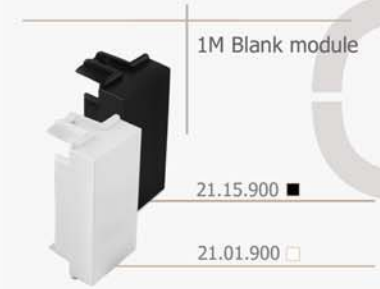

21.00.722

1M Single pole
push button
without button
16A/250V

21.00.730

1M Single pole switch
without button
with zero contact
16AX/250V

21.00.746

modules: socket-outlets

modules: dimmers

modules: communication sockets