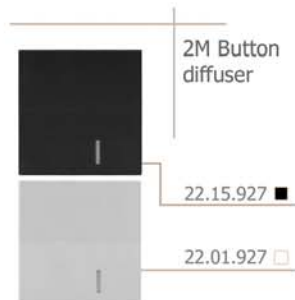

buttons

decorative cover plates

| | white | ivory / white | dark red / black | dark blue / white | dark green / white | gold / black | silver / white | black / white | maple wood / black | cherry wood / black | Italian walnut wood / black | Corian DuPont White Everest / black | Corian DuPont Black Quartz / white | metallic grey / white |
|------|-----------|---------------|------------------|-------------------|--------------------|--------------|----------------|---------------|--------------------|---------------------|-----------------------------|-------------------------------------|------------------------------------|-----------------------|
| 1M | 20.01.001 | 20.19.001 | 20.06.001 | 20.08.001 | 20.14.001 | 20.71.001 | 20.74.001 | 20.75.001 | 20.51.001 | 20.52.001 | 20.53.001 | 20.61.001 | 20.62.001 | 20.81.001 |
| 2M | 20.01.002 | 20.19.002 | 20.06.002 | 20.08.002 | 20.14.002 | 20.71.002 | 20.74.002 | 20.75.002 | 20.51.002 | 20.52.002 | 20.53.002 | 20.61.002 | 20.62.002 | 20.81.002 |
| 3M | 20.01.003 | 20.19.003 | 20.06.003 | 20.08.003 | 20.14.003 | 20.71.003 | 20.74.003 | 20.75.003 | 20.51.003 | 20.52.003 | 20.53.003 | 20.61.003 | 20.62.003 | 20.81.003 |
| 4M | 20.01.004 | 20.19.004 | 20.06.004 | 20.08.004 | 20.14.004 | 20.71.004 | 20.74.004 | 20.75.004 | 20.51.004 | 20.52.004 | 20.53.004 | 20.61.004 | 20.62.004 | 20.81.004 |
| 7M | 20.01.007 | 20.19.007 | 20.06.007 | 20.08.007 | 20.14.007 | 20.71.007 | 20.74.007 | 20.75.007 | 20.51.007 | 20.52.007 | 20.53.007 | 20.61.007 | 20.62.007 | 20.81.007 |
| 2x2M | 20.01.022 | 20.19.022 | 20.06.022 | 20.08.022 | 20.14.022 | 20.71.022 | 20.74.022 | 20.75.022 | / | / | / | / | / | / |
| 3x2M | 20.01.032 | 20.19.032 | 20.06.032 | 20.08.032 | 20.14.032 | 20.71.032 | 20.74.032 | 20.75.032 | / | / | / | / | / | / |